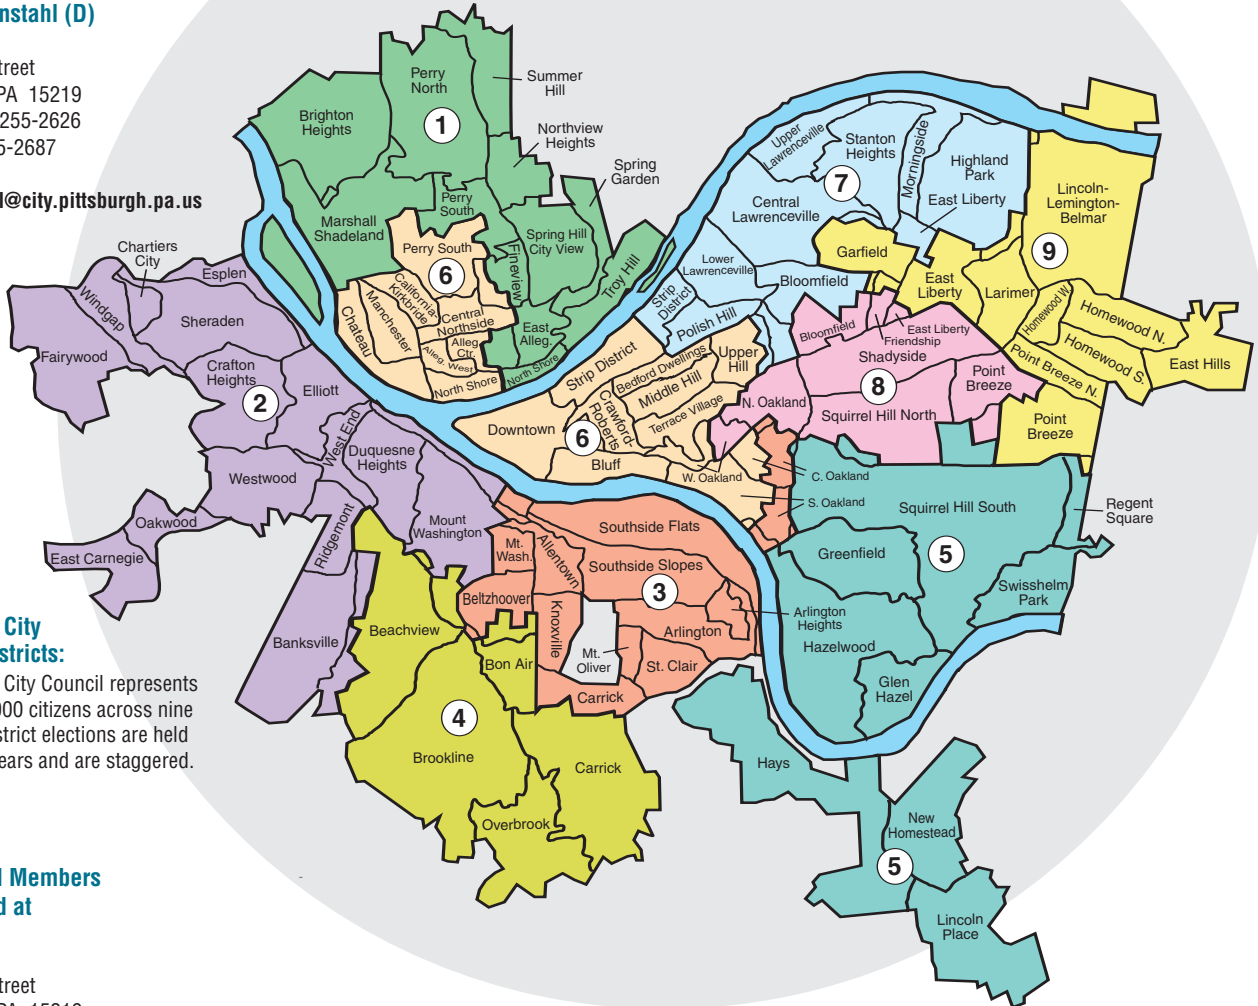

**Mayor, City of Pittsburgh**  
**Luke Ravenstahl (D)**

Fifth Floor  
414 Grant Street  
Pittsburgh, PA 15219  
Phone: 412-255-2626  
Fax: 412-255-2687  
Email:  
[mayorcompl@city.pittsburgh.pa.us](mailto:mayorcompl@city.pittsburgh.pa.us)

**Pittsburgh City Council Districts:**

Pittsburgh's City Council represents nearly 370,000 citizens across nine districts. District elections are held every four years and are staggered.

**All Council Members are located at**